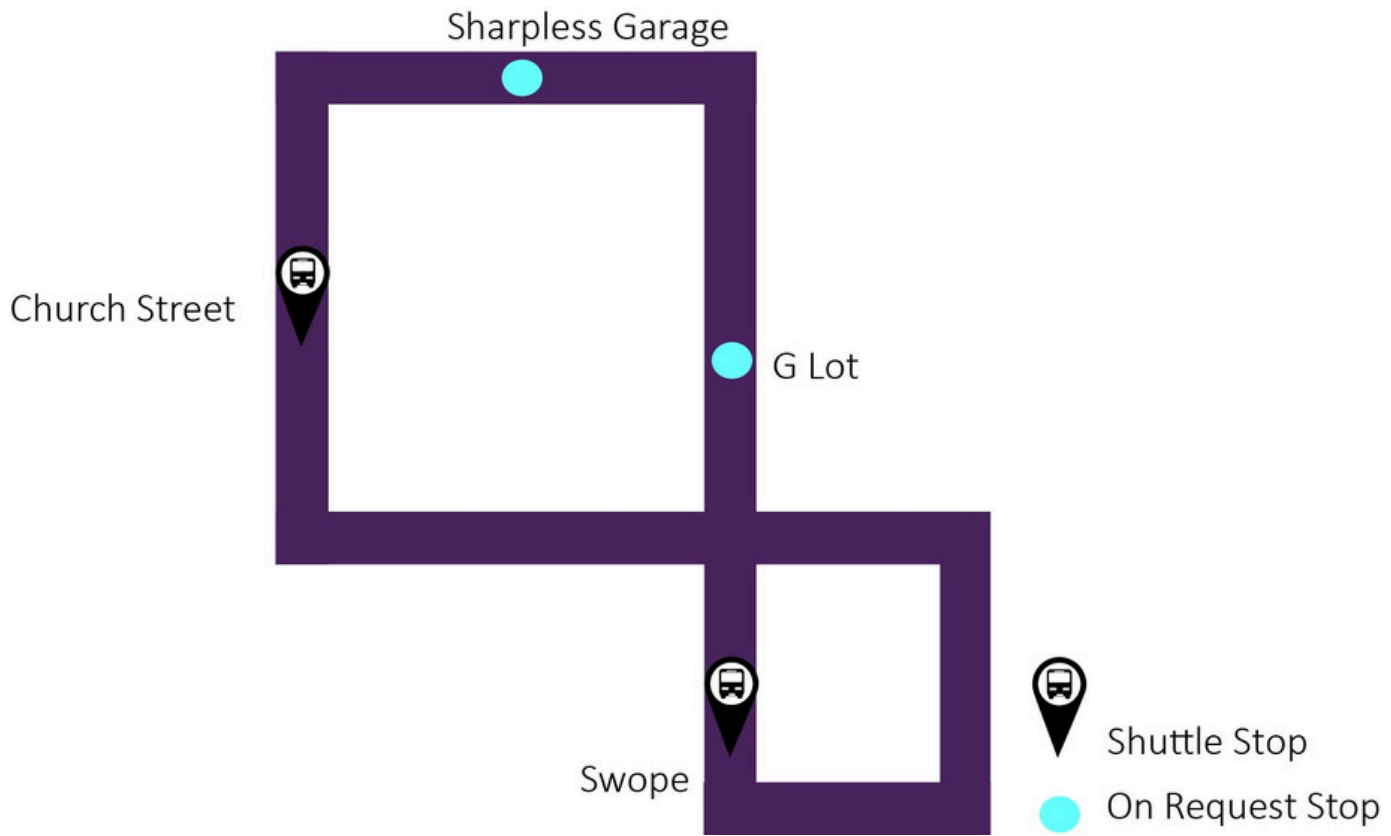

WCU Shuttles

Purple Route

Monday-Friday: 4:00 PM - 9:00 PM

This shuttle may change its route to operate as an Accessible Shuttle, which could lead to service disruptions.