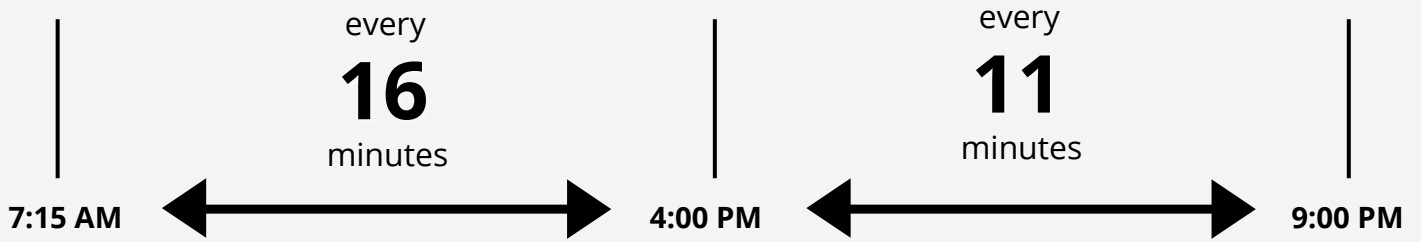

WCU Shuttles

Purple Route

 Monday-Friday: 7:15 AM - 4:00 PM

This shuttle may change its route to operate as an Accessible Shuttle, which could lead to service disruptions.

WCU Shuttles

Purple Route

 Monday-Friday: 4:00 PM - 9:00 PM

This shuttle may change its route to operate as an Accessible Shuttle, which could lead to service disruptions.

WEEKDAY SERVICE FREQUENCY

Note: This shuttle may vacate route to serve as Accessible Shuttle

Transition to PM Purple Route

BLOCK	LEAVE Church Street	Swope	LEAVE M-Lot	ARRIVE Church Street
E-1	15:47	15:51	15:53	15:57
E-1	15:58	16:02	16:04	16:08
E-1	16:09	16:13	16:15	16:19
E-1	16:20	16:24	16:26	16:30
E-1	16:31	16:35	16:37	16:41
E-1	16:42	16:46	16:48	16:52
E-1	16:53	16:57	16:59	17:03
E-1	17:04	17:08	17:10	17:14
E-1	17:15	17:19	17:21	17:25
E-1	17:26	17:30	17:32	17:36
E-1	17:37	17:41	17:43	17:47
E-1	17:48	17:52	17:54	17:58
E-1	17:59	18:03	18:05	18:09
E-1	18:10	18:14	18:16	18:20
E-1	18:21	18:25	18:27	18:31
E-1	18:32	18:36	18:38	18:42
E-1	18:43	18:47	18:49	18:53
E-1	18:54	18:58	19:00	19:04
E-1	19:05	19:09	19:11	19:15
E-1	19:16	19:20	19:22	19:26
E-1	19:27	19:31	19:33	19:37
E-1	19:38	19:42	19:44	19:48
E-1	19:49	19:53	19:55	19:59
E-1	20:00	20:04	20:06	20:10
E-1	20:11	20:15	20:17	20:21
E-2	20:22	20:26	20:28	20:32
E-3	20:33	20:37	20:39	20:43
E-4	20:44	20:48	20:50	20:54