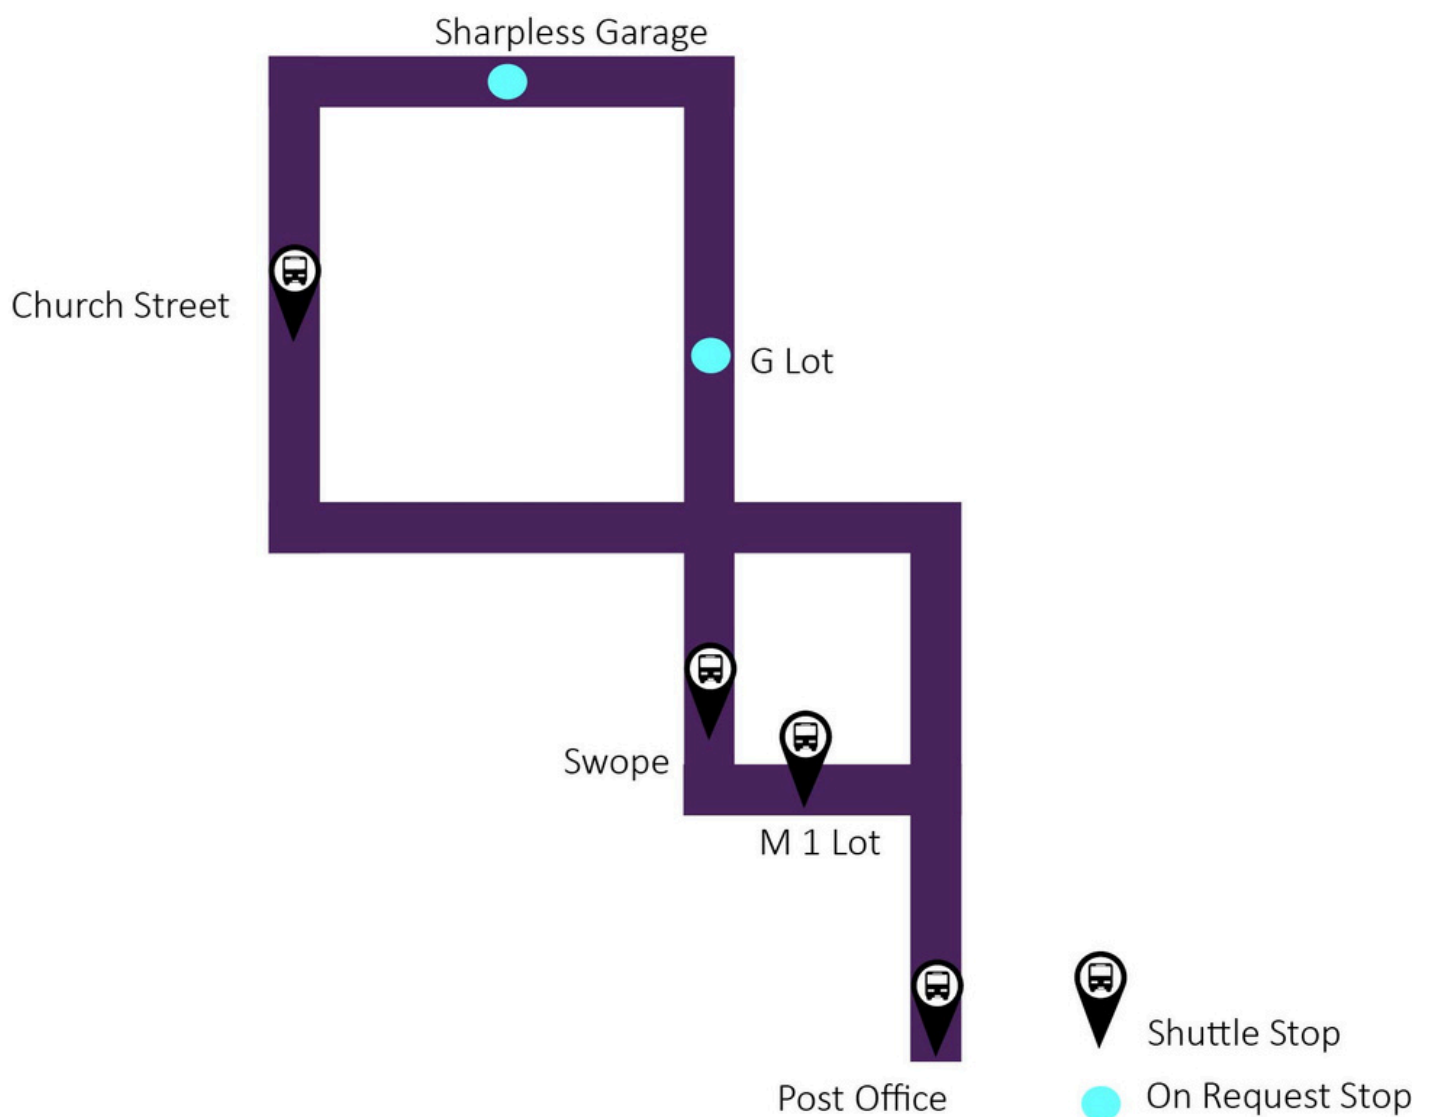

WCU Shuttles

Purple Route

 Monday-Friday: 7:15 AM - 4:00 PM

This shuttle may change its route to operate as an Accessible Shuttle, which could lead to service disruptions.

WCU Shuttles

Purple Route

 Monday-Friday: 4:00 PM - 9:00 PM

Transition to PM Purple Route

BLOCK	LEAVE Church Street	Swope	LEAVE M-Lot	ARRIVE Church Street
E-1	15:47	15:51	15:53	15:57
E-1	15:58	16:02	16:04	16:08
E-1	16:09	16:13	16:15	16:19
E-1	16:20	16:24	16:26	16:30
E-1	16:31	16:35	16:37	16:41
E-1	16:42	16:46	16:48	16:52
E-1	16:53	16:57	16:59	17:03
E-1	17:04	17:08	17:10	17:14
E-1	17:15	17:19	17:21	17:25
E-1	17:26	17:30	17:32	17:36
E-1	17:37	17:41	17:43	17:47
E-1	17:48	17:52	17:54	17:58
E-1	17:59	18:03	18:05	18:09
E-1	18:10	18:14	18:16	18:20
E-1	18:21	18:25	18:27	18:31
E-1	18:32	18:36	18:38	18:42
E-1	18:43	18:47	18:49	18:53
E-1	18:54	18:58	19:00	19:04
E-1	19:05	19:09	19:11	19:15
E-1	19:16	19:20	19:22	19:26
E-1	19:27	19:31	19:33	19:37
E-1	19:38	19:42	19:44	19:48
E-1	19:49	19:53	19:55	19:59
E-1	20:00	20:04	20:06	20:10
E-1	20:11	20:15	20:17	20:21
E-2	20:22	20:26	20:28	20:32
E-3	20:33	20:37	20:39	20:43
E-4	20:44	20:48	20:50	20:54