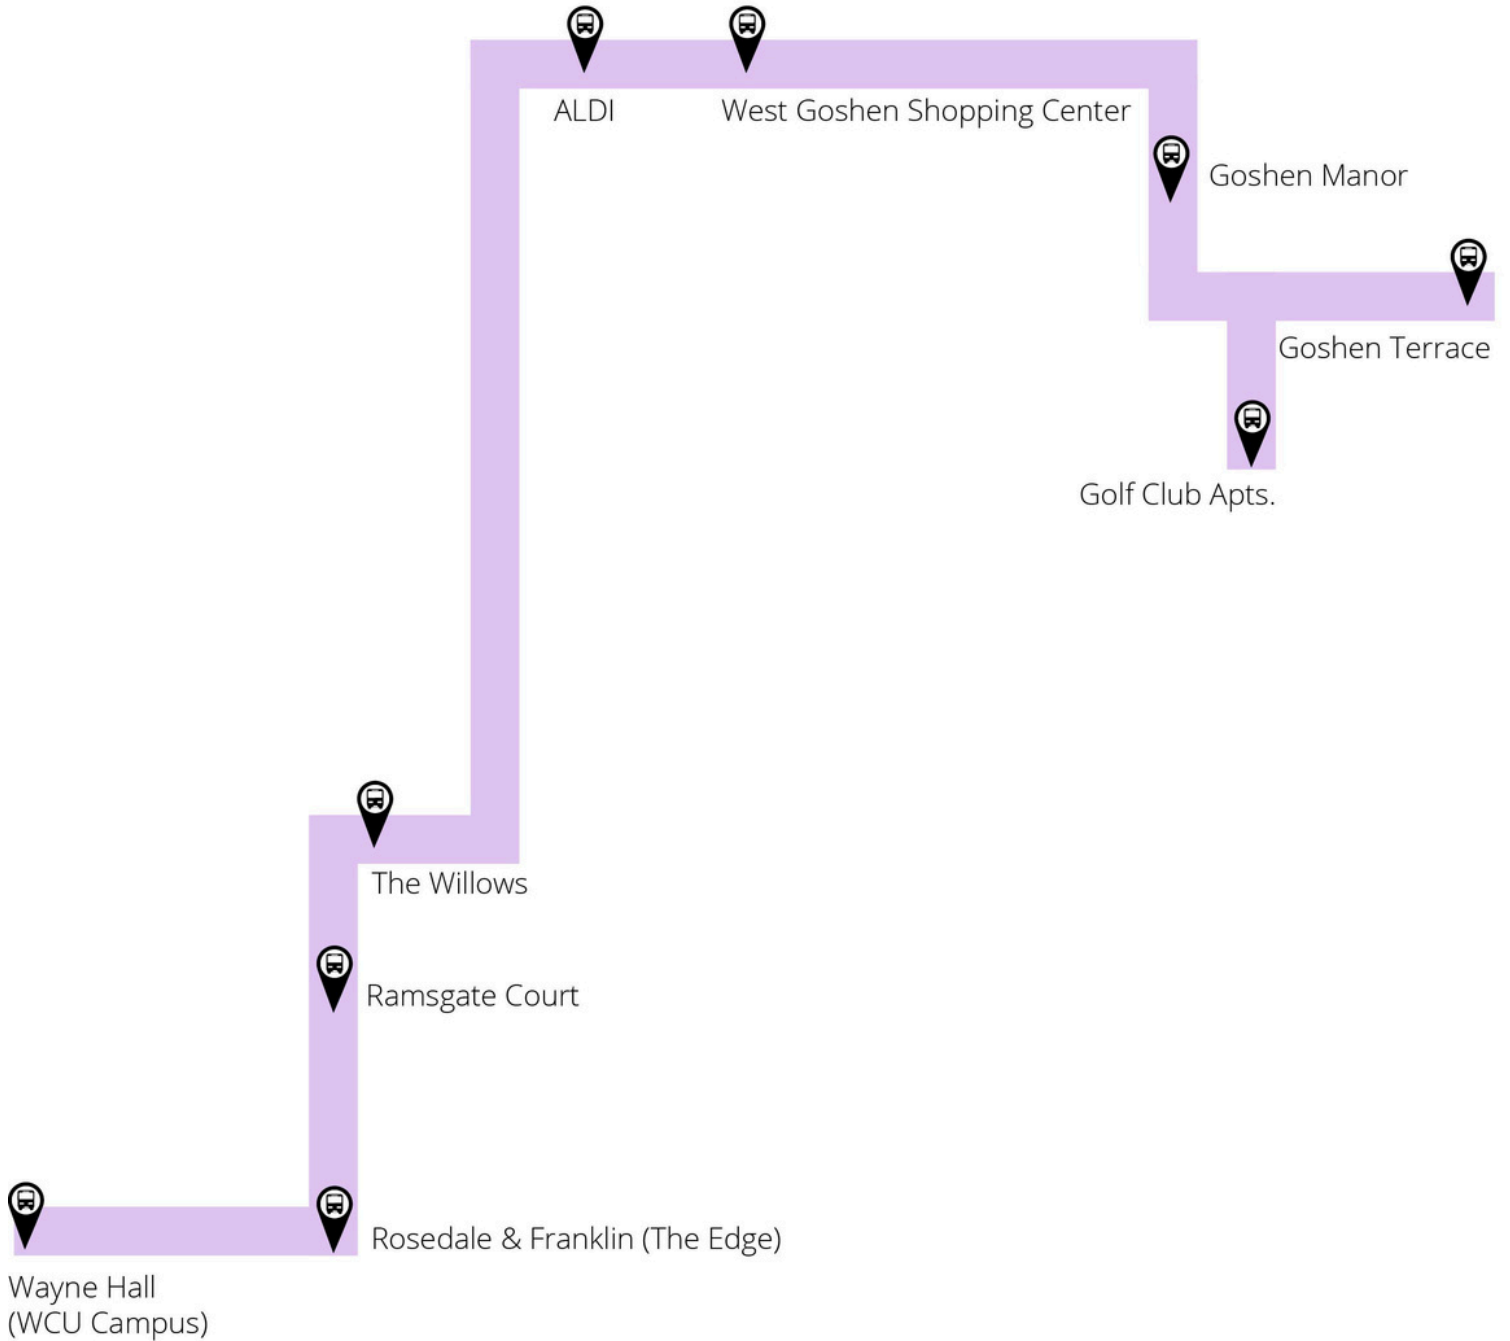

WCU Shuttles

West Goshen Loop

Monday-Friday: 6:45 AM - 10:45 PM

Note: ALDI and West Goshen Shopping Center stops begin after 11:00 a.m.

LEAVE Wayne Hall	LEAVE Golf Club Apts.	Goshen Terrace	Goshen Manor	The Willows Apts.	Ramsgate Court Townhouses	Rosedale & Franklin (The Edge)	Wayne Hall
One way service to campus							
	6:45	6:49	6:54	7:02	7:04	7:06	7:09
7:11	7:22	7:26	7:31	7:39	7:41	7:43	7:46
7:48	7:59	8:03	8:08	8:16	8:18	8:20	8:23
8:25	8:36	8:40	8:45	8:53	8:55	8:57	9:00
9:02	9:13	9:17	9:22	9:30	9:32	9:34	9:37
Driver Switch							
9:45	9:56	10:00	10:05	10:13	10:15	10:17	10:20
10:22	10:33	10:37	10:42	10:50	10:52	10:54	10:57

West Goshen Loop

Stops:

1. Wayne Hall
2. Rosedale & Franklin (The Edge)
3. Ramsgate Court
4. The Willows
5. Golf Club Apts.
6. Goshen Terrace
7. Goshen Manor
8. West Goshen Shopping Center
9. ALDI

6:45 a.m. - 11:00 a.m.