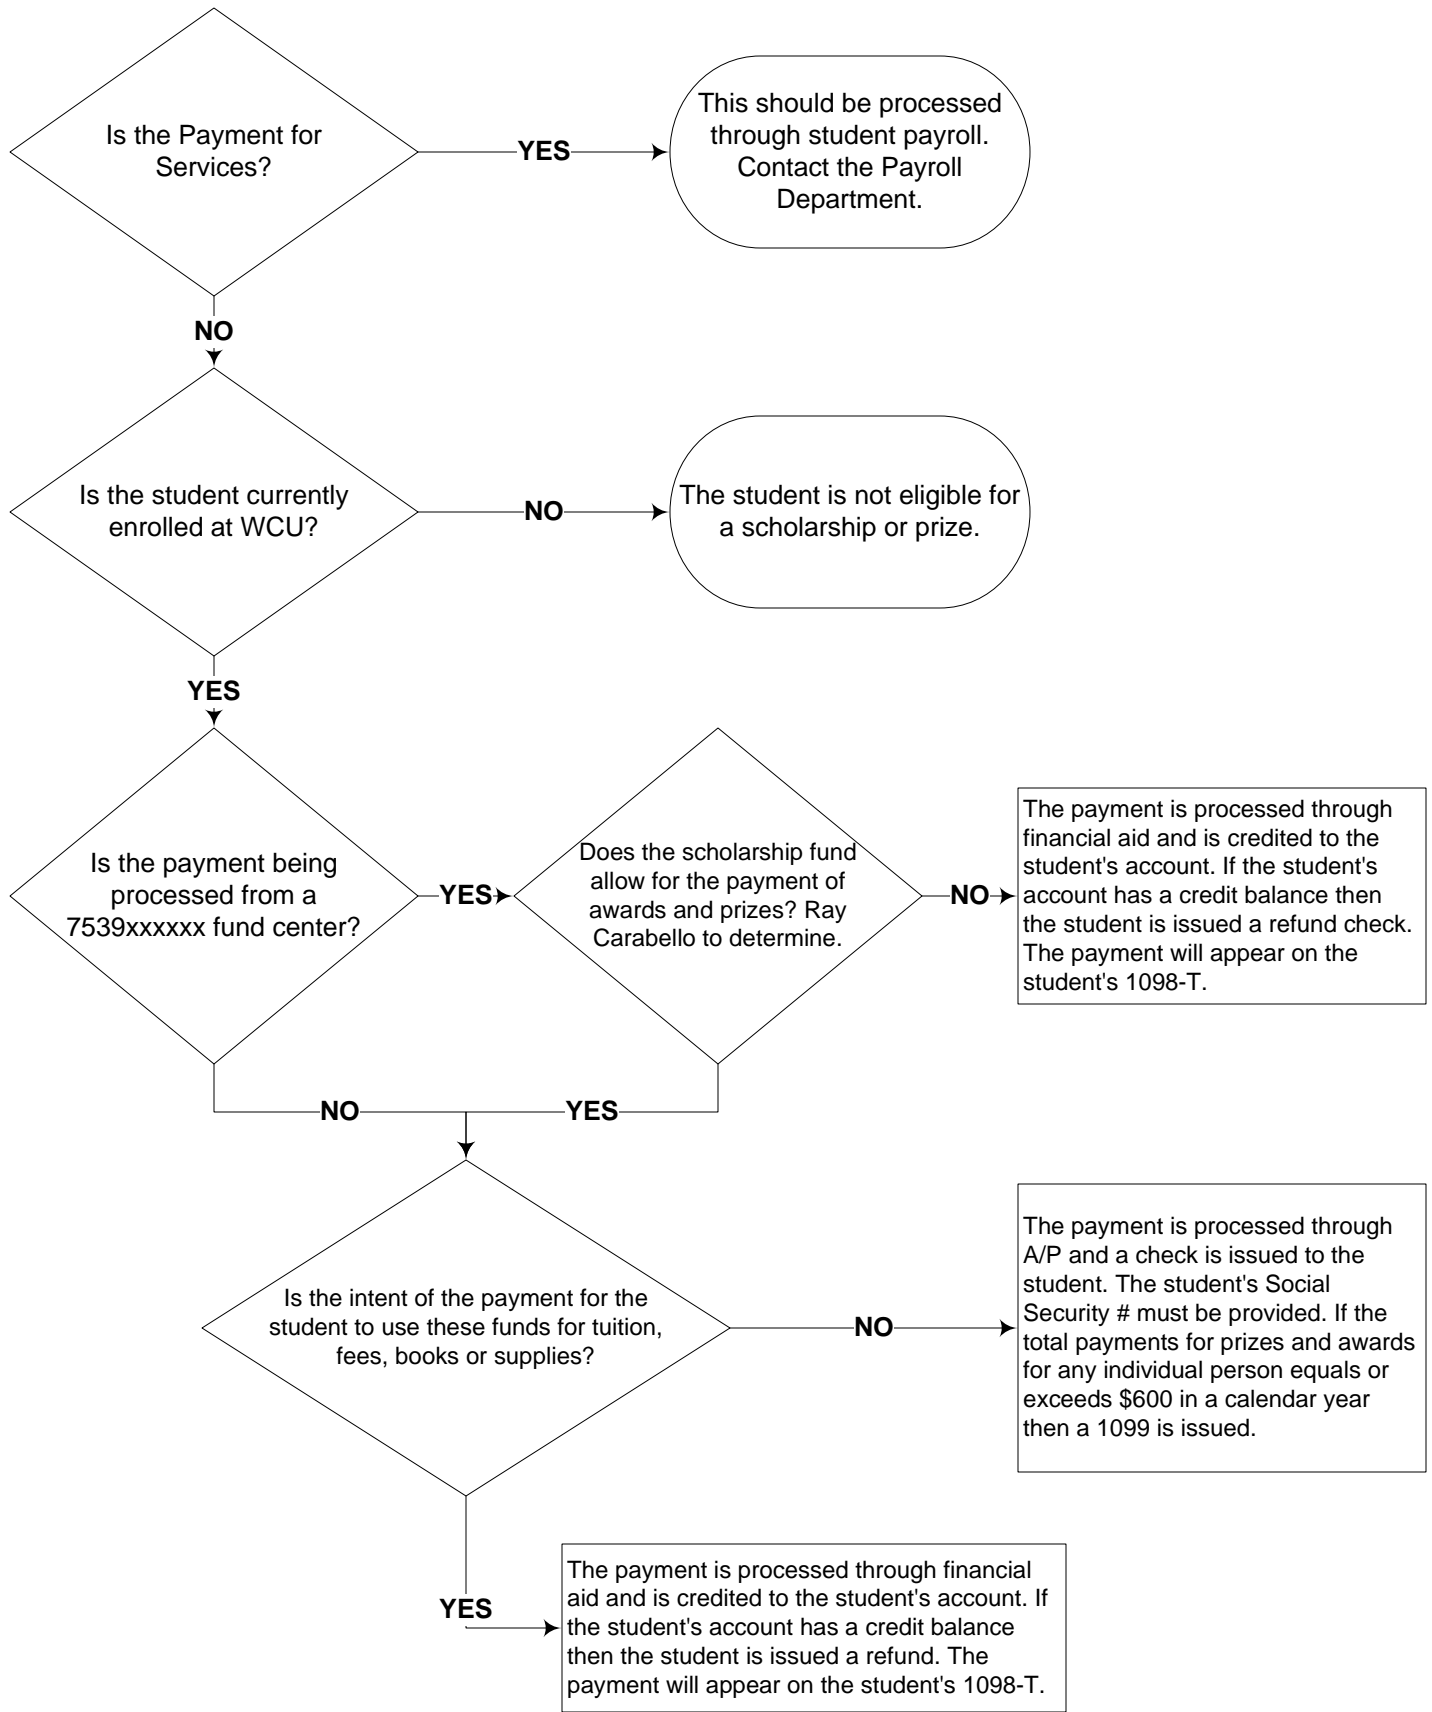

Student Scholarship / Award Decision Process

This decision tree only applies for payments made to WCU students. It is not meant to be used for other vendors.