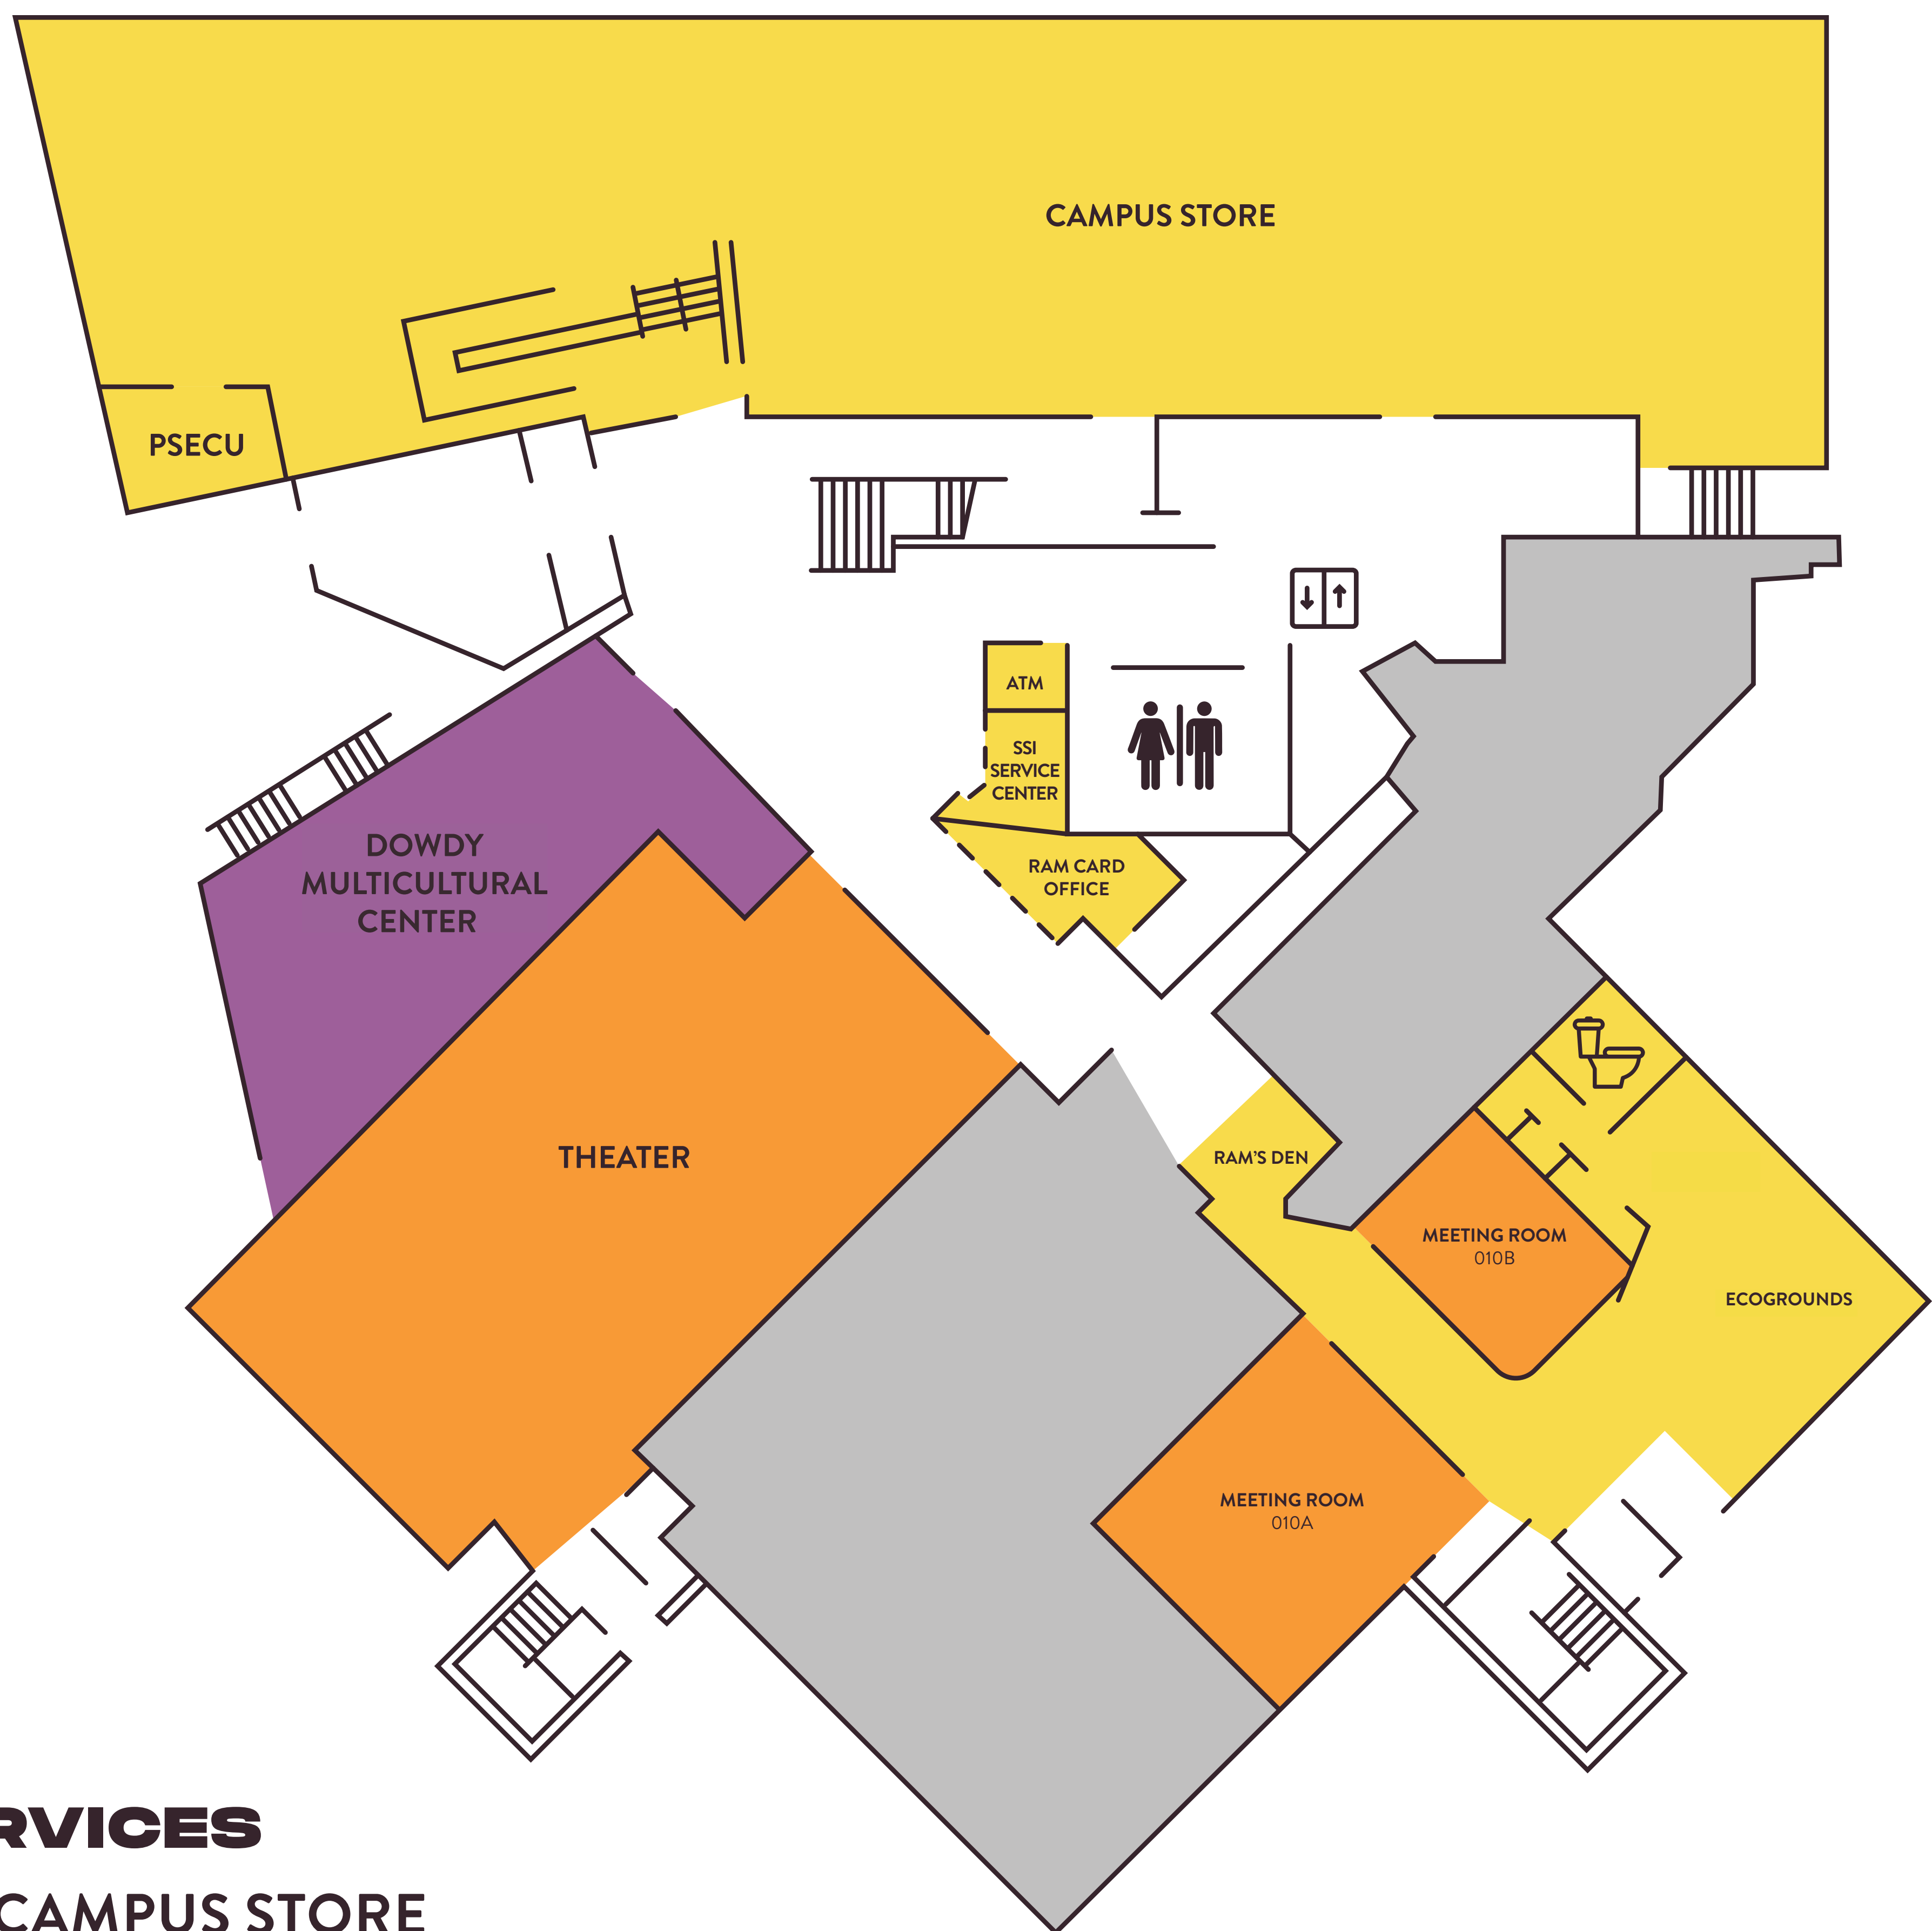

SYKES STUDENT UNION

GROUND FLOOR

- SERVICES

- WCU CAMPUS STORE
- PSECU OFFICE AND ATM
- ECOGROUNDS
- RAM CARD OFFICE
- SSI STUDENT SERVICE CENTER
- SINGLE USER RESTROOMS

- CENTERS

- DOWDY MULTICULTURAL CENTER

- VENUES & MEETING ROOMS

- MEETING ROOMS 10A, 10B
- RAM'S DEN
- THEATER

LEGEND

- CENTERS
- SERVICES
- OFFICES
- STUDENT ORGANIZATIONS
- VENUES & MEETING ROOMS

SYKES STUDENT UNION

FIRST FLOOR

OFFICES

105 – SYKES ADMINISTRATIVE OFFICES

SERVICES

INFORMATION DESK

RAMS HEAD FOOD COURT

VENUES & MEETING ROOMS

BALLROOMS 117 (A,B,C)

MEETING ROOM 115

LEGEND

- CENTERS
- SERVICES
- OFFICES
- STUDENT ORGANIZATIONS
- VENUES & MEETING ROOMS