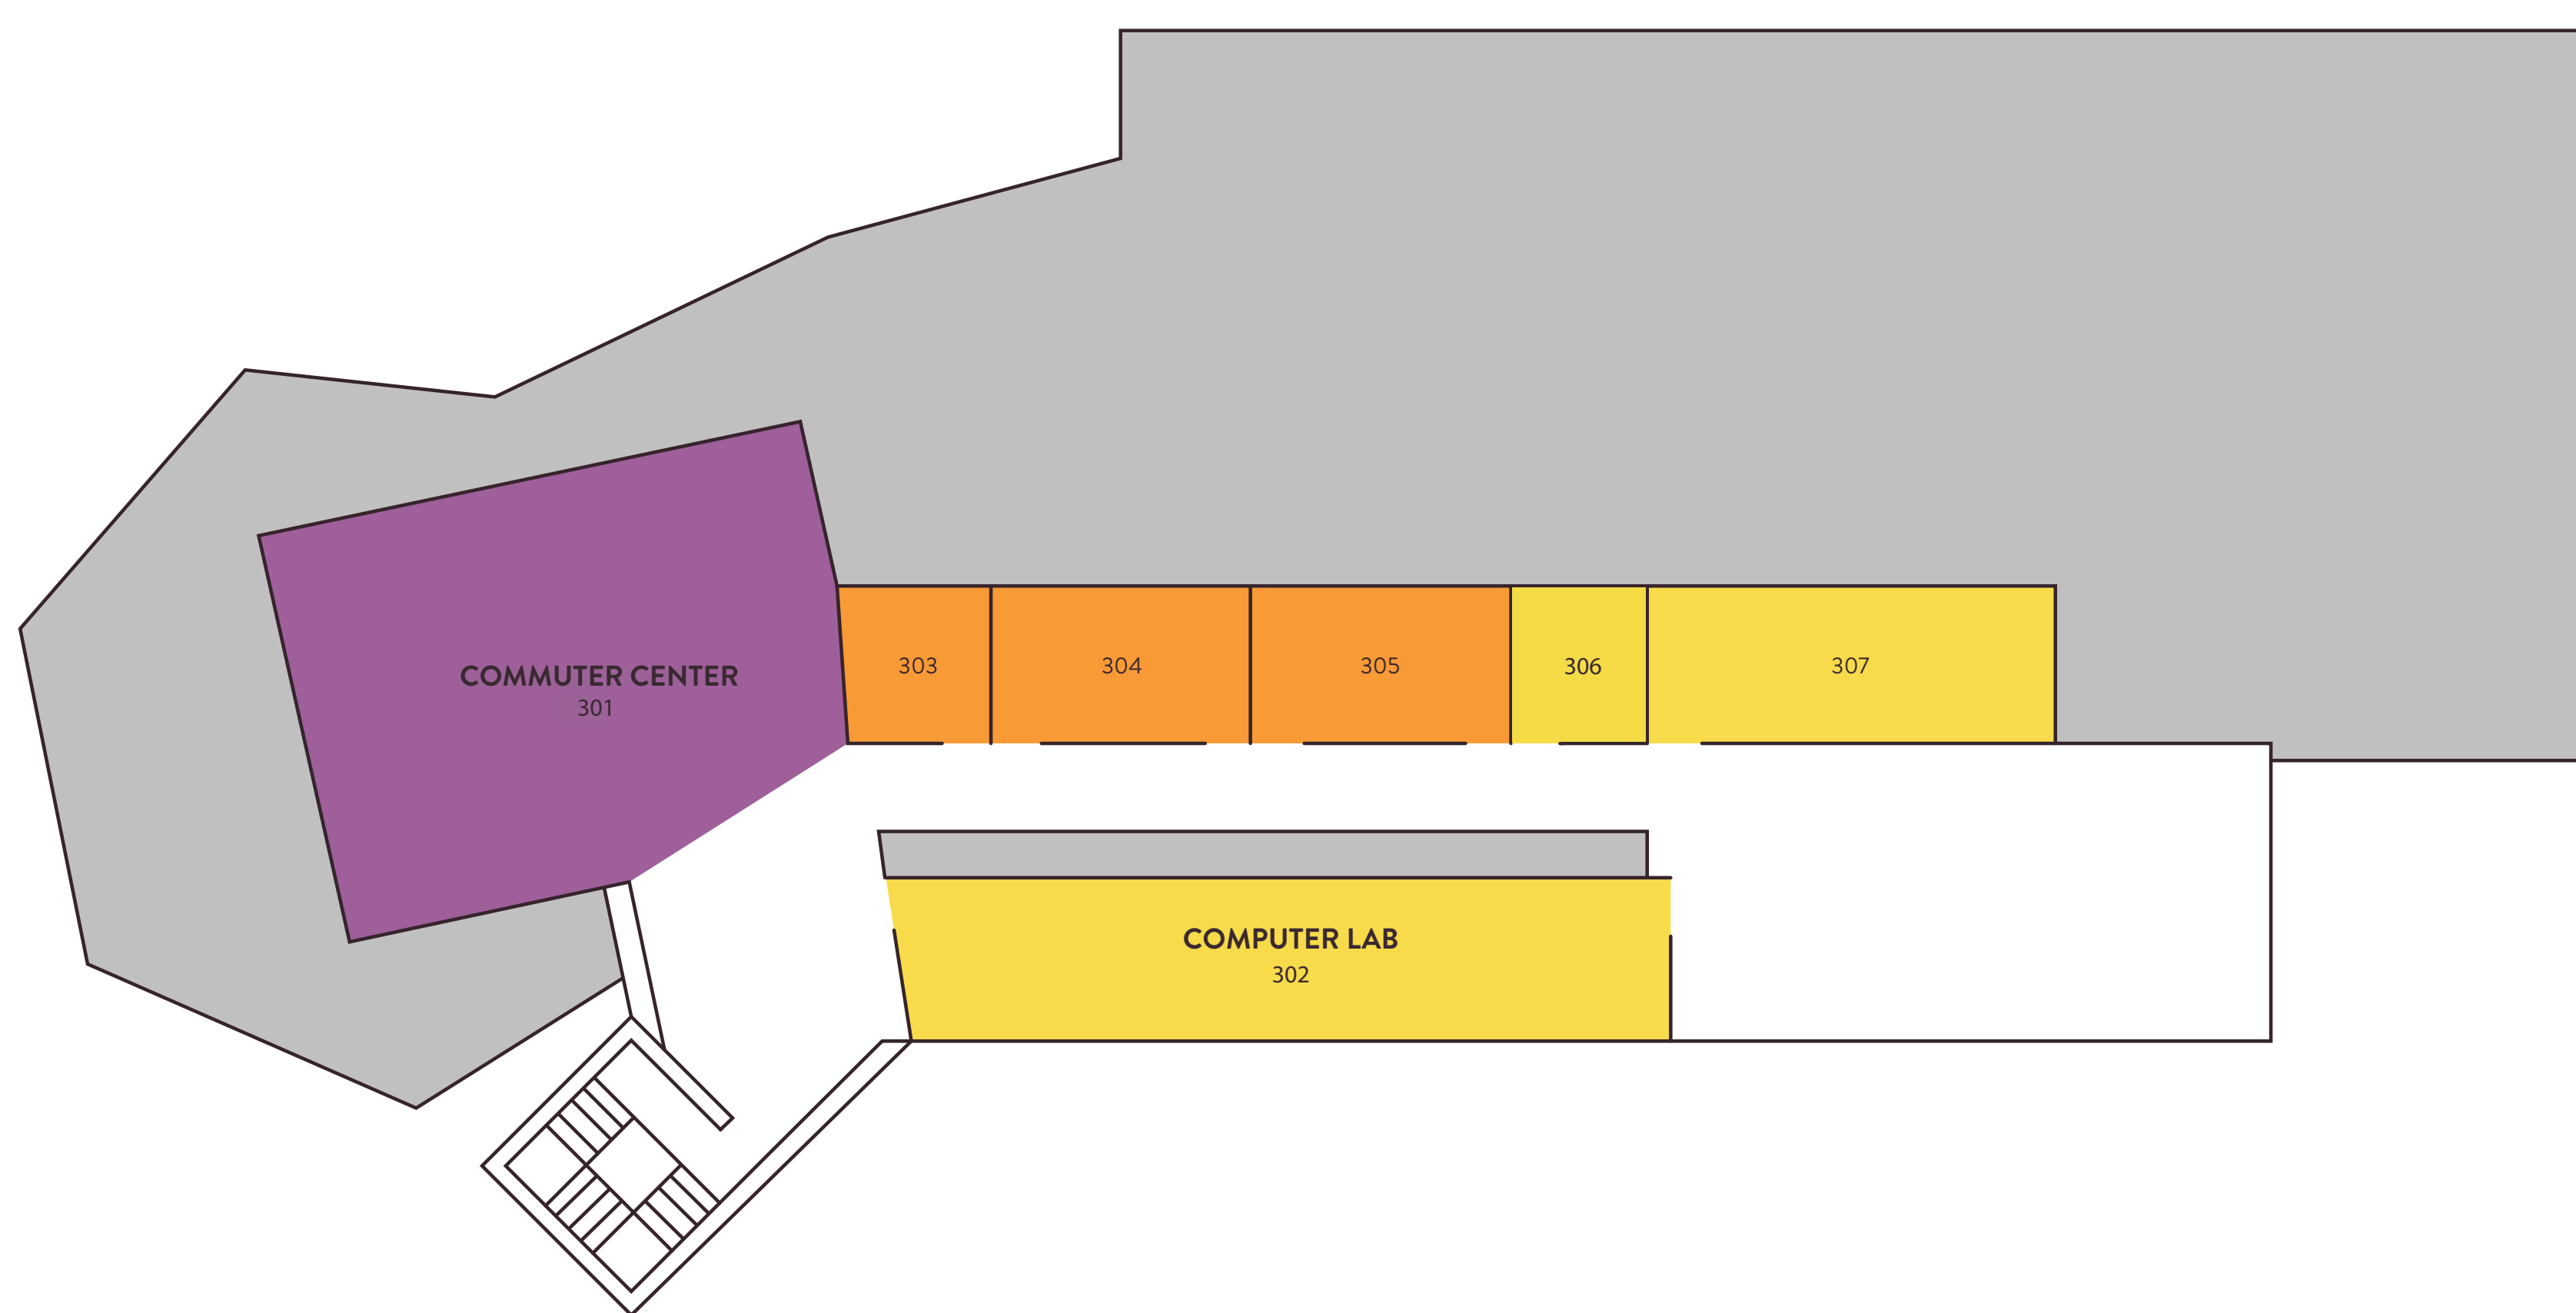

SERVICES

- 235 – MEDITATION & PRAYER ROOM

CENTERS

- CENTER FOR STUDENT INVOLVEMENT (CSI)
- CENTER FOR TRANS AND QUEER ADVOCACY

VENUES & MEETING ROOMS

- MEETING ROOMS 209, 210, 218, 251, 252, 254, 255, 257

LEGEND

- CENTERS
- SERVICES
- OFFICES
- STUDENT ORGANIZATIONS
- VENUES & MEETING ROOMS

SYKES STUDENT UNION

THIRD FLOOR

- SERVICES

301 — COMPUTER LAB

306 — LACTATION ROOM

307 — LOUNGE

- CENTERS