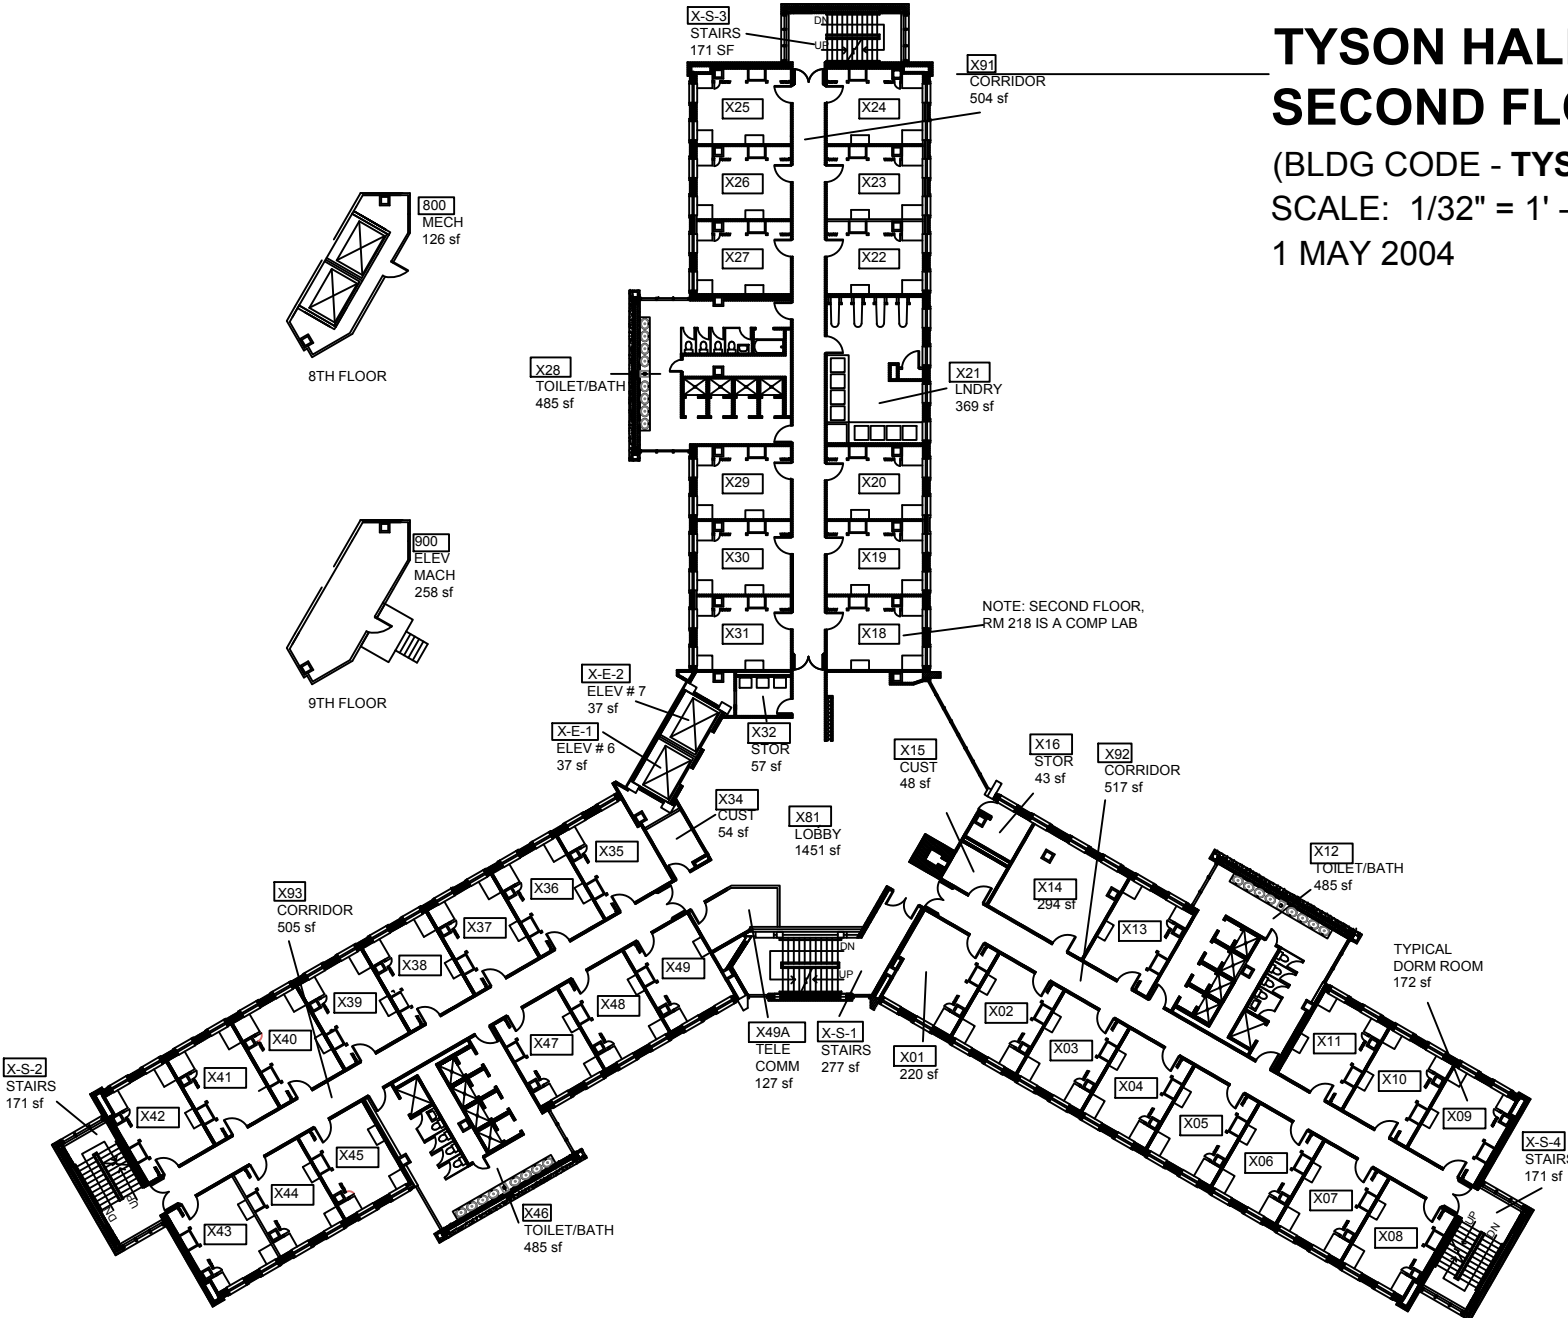

TYSON HALL SECOND FLOOR

(BLDG CODE - TYS/105)

SCALE: 1/32" = 1' - 0"

1 MAY 2004

NOTE: SECOND FLOOR, RM 218 IS A COMP LAB