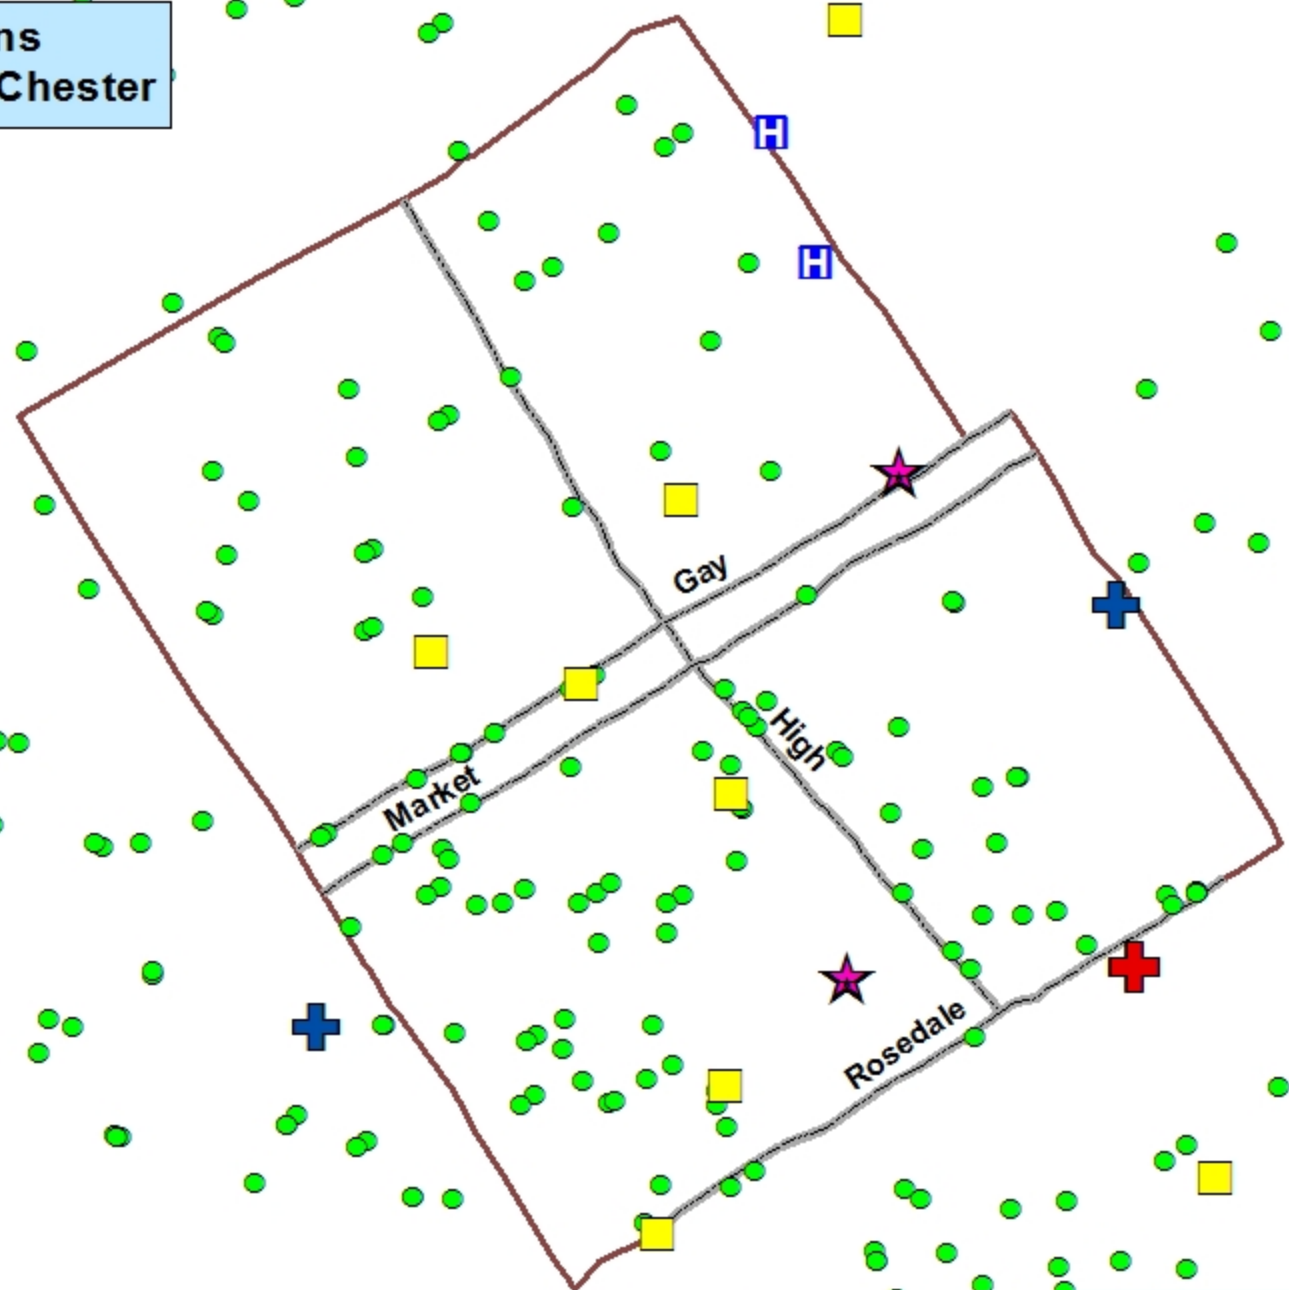

Fame Fire Co Donations and Facilities in West Chester

Legend

- Fame Fire Co
- Other Fire Co
- Emergency Operations Center
- Recurrent_Donors
- One Time Donor
- Hospital
- Main Streets
- Borough Boundary

Coordinate System: NAD 1983 HARN StatePlane Pennsylvania South FIPS 3702 Feet
Projection: Lambert Conformal Conic

Prepared by:
Center For GIS and Spatial Analysis
Department of Geography
West Chester University