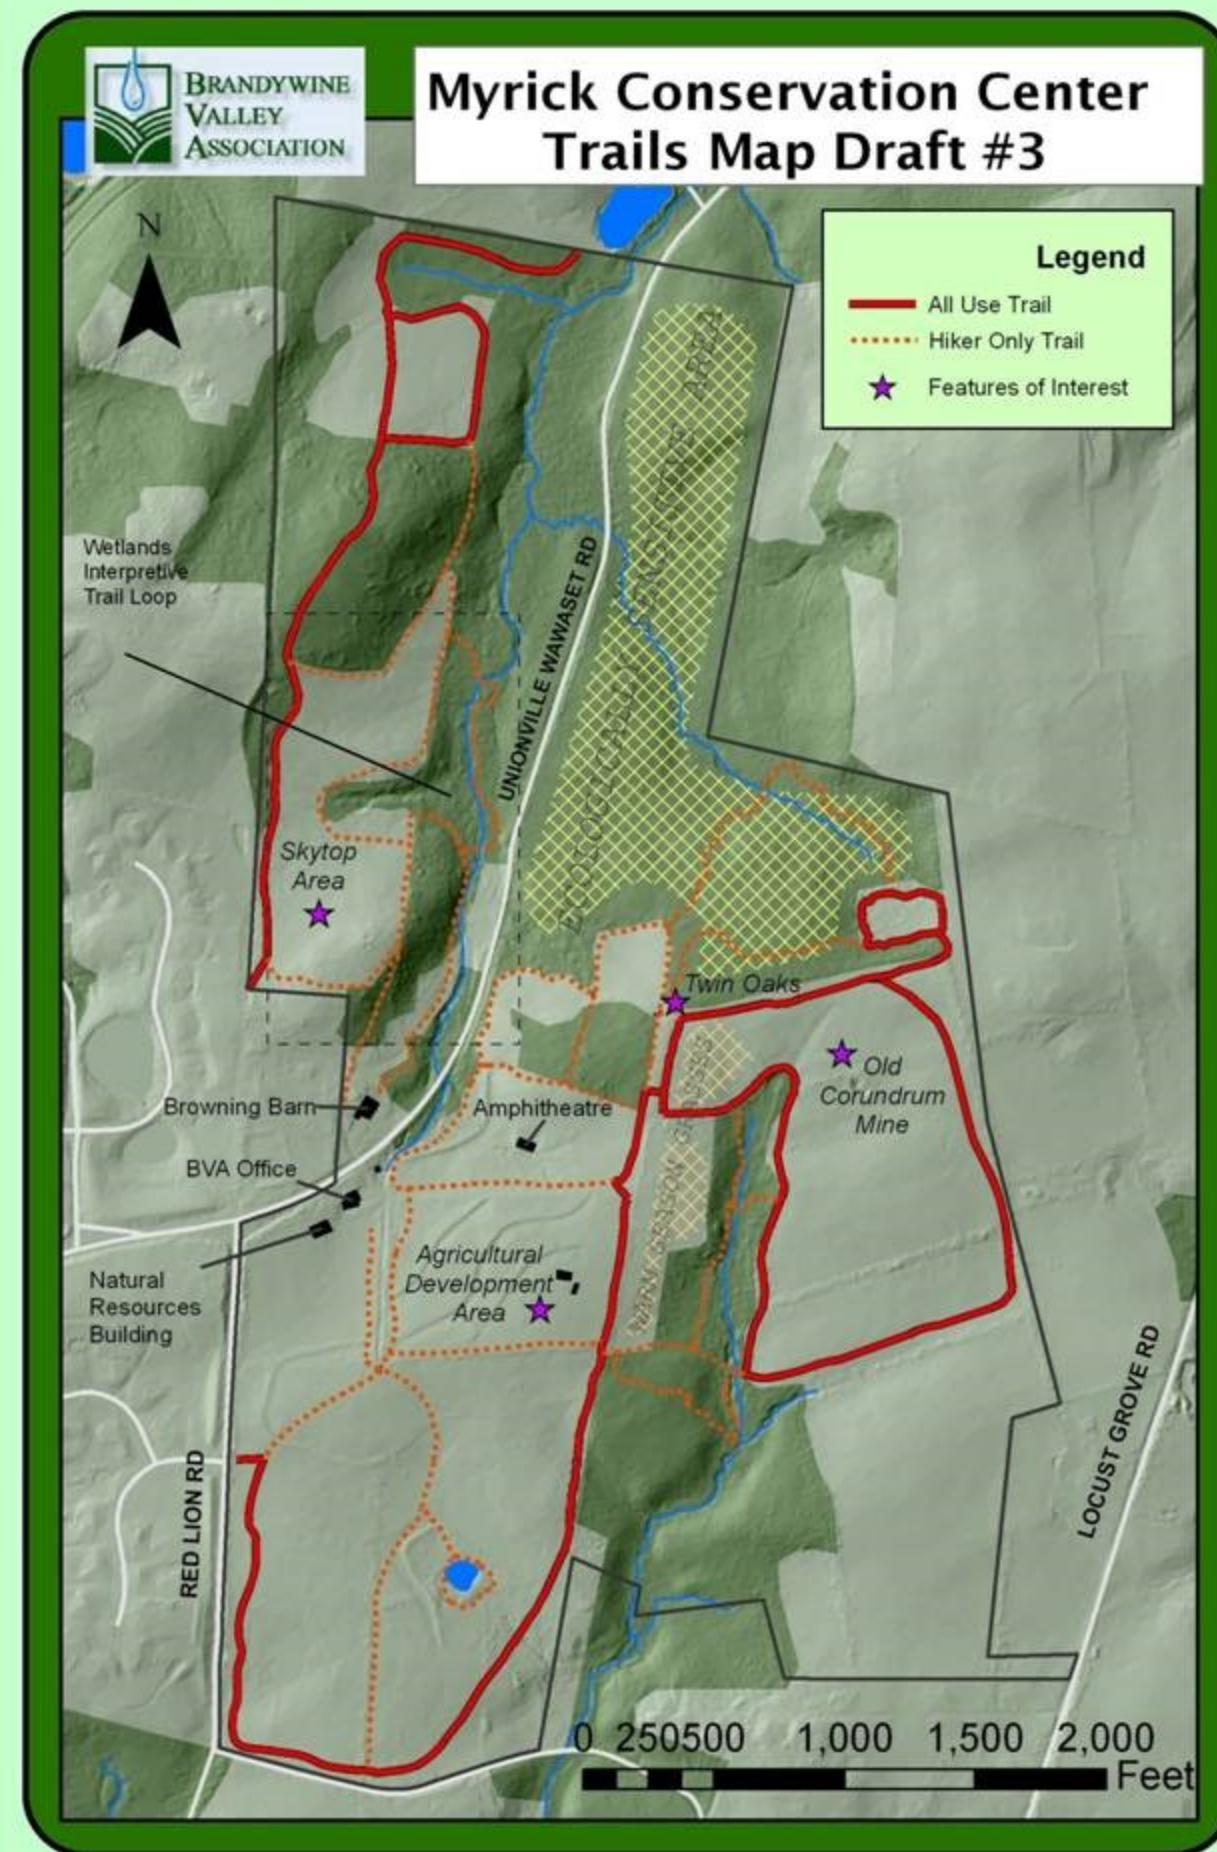

MYRICK CONSERVATION CENTER

Descriptive text about the Myrick Conservation Center, size, date founded, setting etc.

INTERPRETIVE TRAIL LOOP Description of Loop

1) Secondary Succession Text text text text text text text text text text text text	2) Stream Invertabrates Text text text text text text text text text text text text
3) Skunk Cabbage Text text text text text text text text text text text text	4) Orchids Text text text text text text text text text text text text
5) Invasive Species Text text text text text text text text text text text text	6) Deer Trails Text text text text text text text text text text text text
7.) Songbird Habitat Text text text text text text text text text text text text	

Additional Information – Interesting features on other parts of property, historical agriculture information, pictures, etc.c

MYRICK CONSERVATION CENTER

Descriptive text about the Myrick Conservation Center, size, date founded, setting etc.

INTERPRETIVE TRAIL LOOP

Description of Loop

1) Secondary Succession Text text text text text text text text text text text text	2) Stream Invertabrates Text text text text text text text text text text text text
3) Skunk Cabbage Text text text text text text text text text text text text	4) Orchids Text text text text text text text text text text text text
5) Invasive Species Text text text text text text text text text text text text	6) Deer Trails Text text text text text text text text text text text text
	7) Songbird Habitat Text text text text text text text text text text text text

Additional Information – Interesting features on other parts of property, historical agriculture information, pictures, etc.

MYRICK CONSERVATION CENTER

Descriptive text about the Myrick Conservation Center, size, date founded, setting etc.