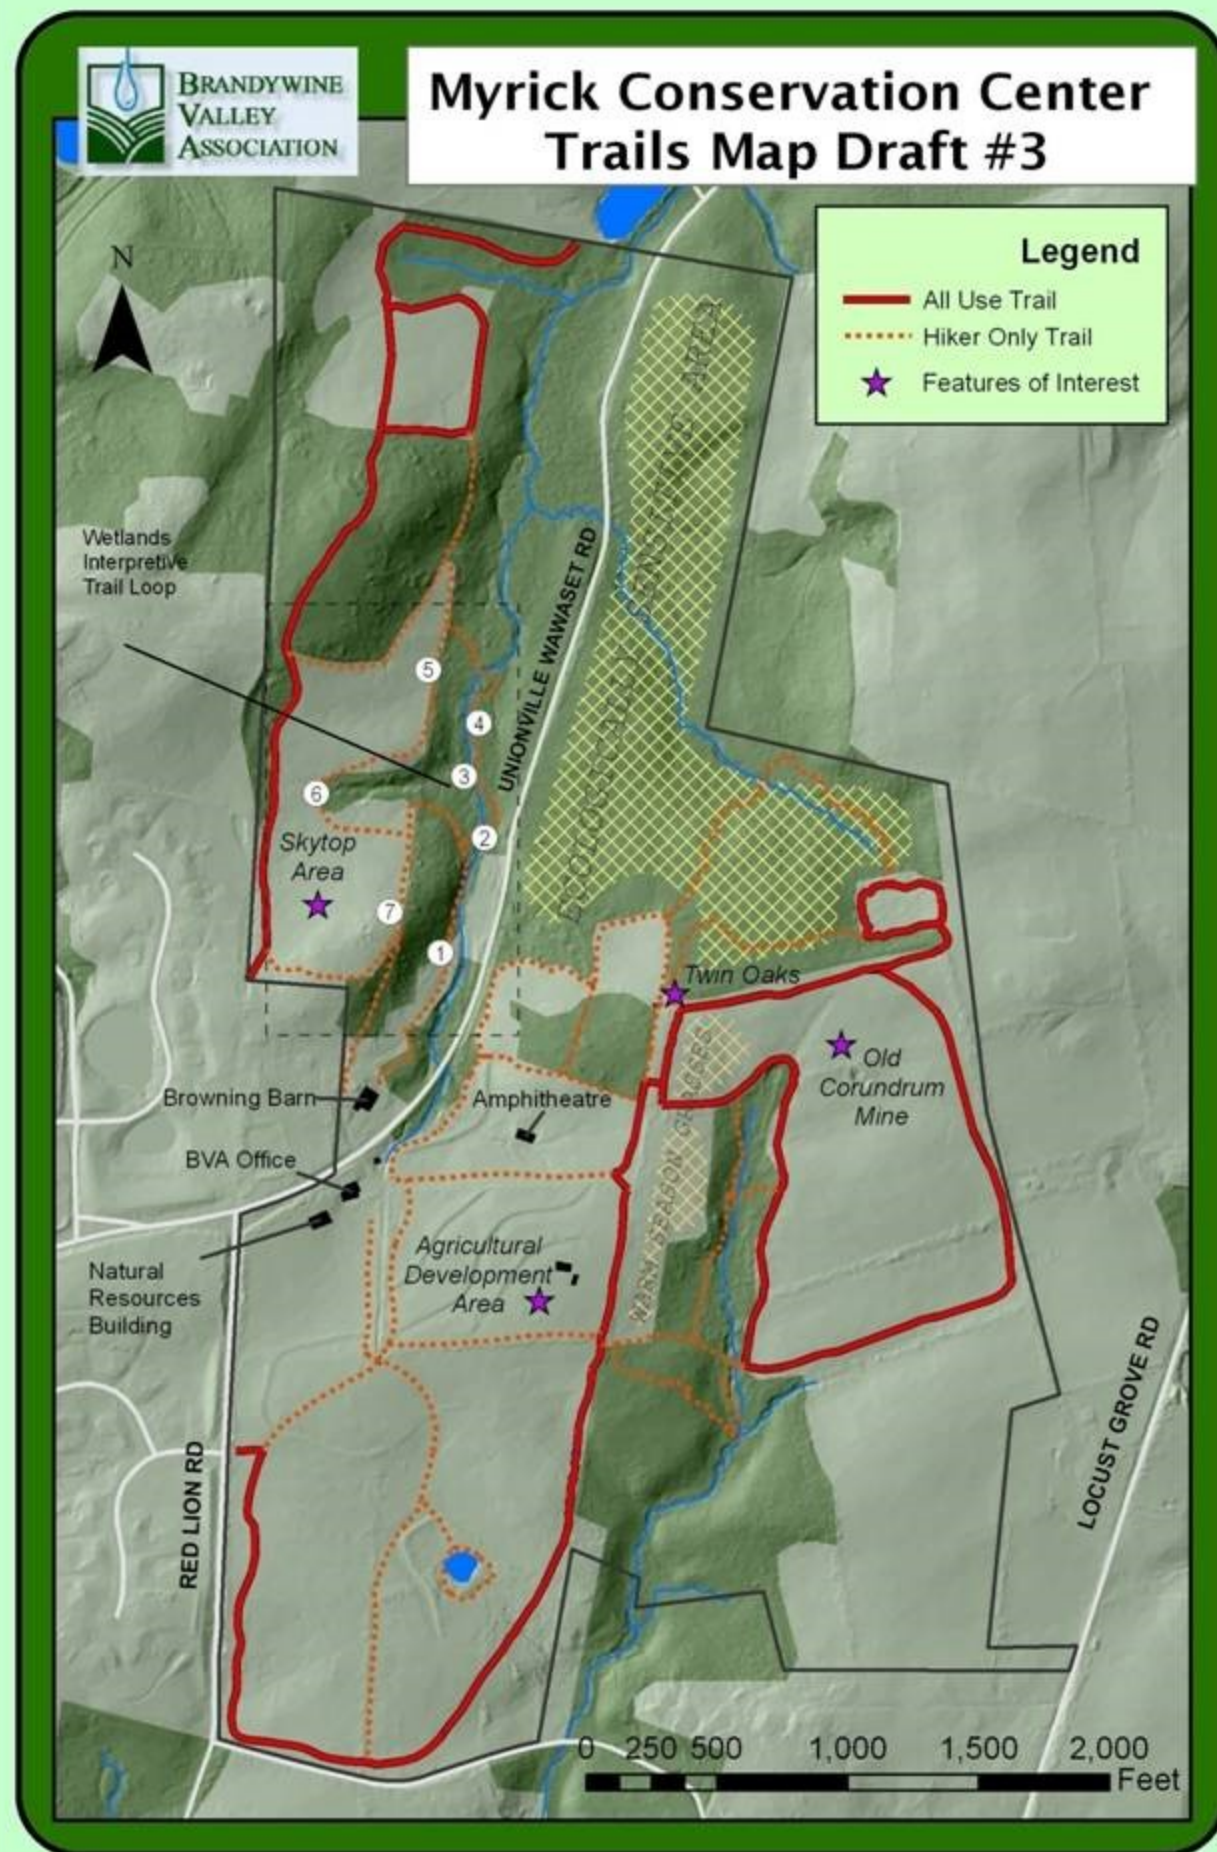

MYRICK CONSERVATION CENTER

Descriptive text about the Myrick Conservation Center, size, date founded, setting etc.

INTERPRETIVE TRAIL LOOP Description of Loop

1) Secondary Succession Text text text text text text text text text text text text	2) Stream Invertabrates Text text text text text text text text text text text text
3) Skunk Cabbage Text text text text text text text text text text text text	4) Orchids Text text text text text text text text text text text text
5) Invasive Species Text text text text text text text text text text text text	6) Deer Trails Text text text text text text text text text text text text
7.) Songbird Habitat Text text text text text text text text text text text text	

Additional Information – Interesting features on other parts of property, historical agriculture information, pictures, etc.c