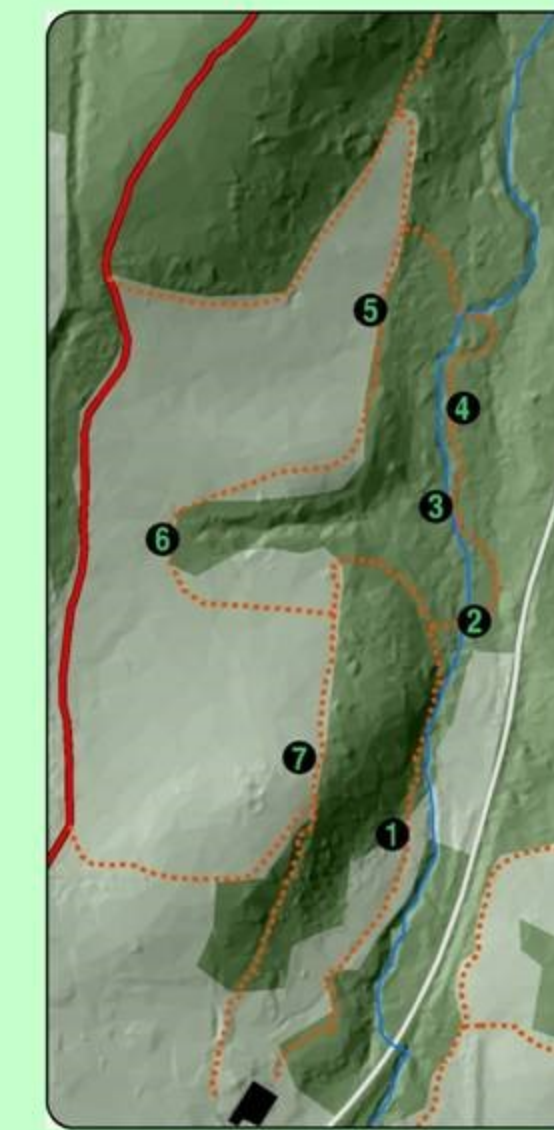

MYRICK CONSERVATION CENTER

Descriptive text about the Myrick Conservation Center, size, date founded, setting etc.

INTERPRETIVE TRAIL LOOP Description of Loop

- | | |
|----------------------------------------------------------------------------------------|----------------------------------------------------------------------------------------|
| 1) Secondary Succession
Text text text text text text text text text text text text | 2) Stream Invertabrates
Text text text text text text text text text text text text |
| 3) Skunk Cabbage
Text text text text text text text text text text text text | 4) Orchids
Text text text text text text text text text text text text |
| 5) Invasive Species
Text text text text text text text text text text text text | 6) Deer Trails
Text text text text text text text text text text text text |
| 7.) Songbird Habitat
Text text text text text text text text text text text text | |

INTERPRETIVE TRAIL LOOP

Description of Loop

- | | |
|----------------------------------------------------------------------------------------|----------------------------------------------------------------------------------------|
| 1) Secondary Succession
Text text text text text text text text text text text text | 2) Stream Invertabrates
Text text text text text text text text text text text text |
| 3) Skunk Cabbage
Text text text text text text text text text text text text | 4) Orchids
Text text text text text text text text text text text text |
| 5) Invasive Species
Text text text text text text text text text text text text | 6) Deer Trails
Text text text text text text text text text text text text |
| | 7) Songbird Habitat
Text text text text text text text text text text text text |