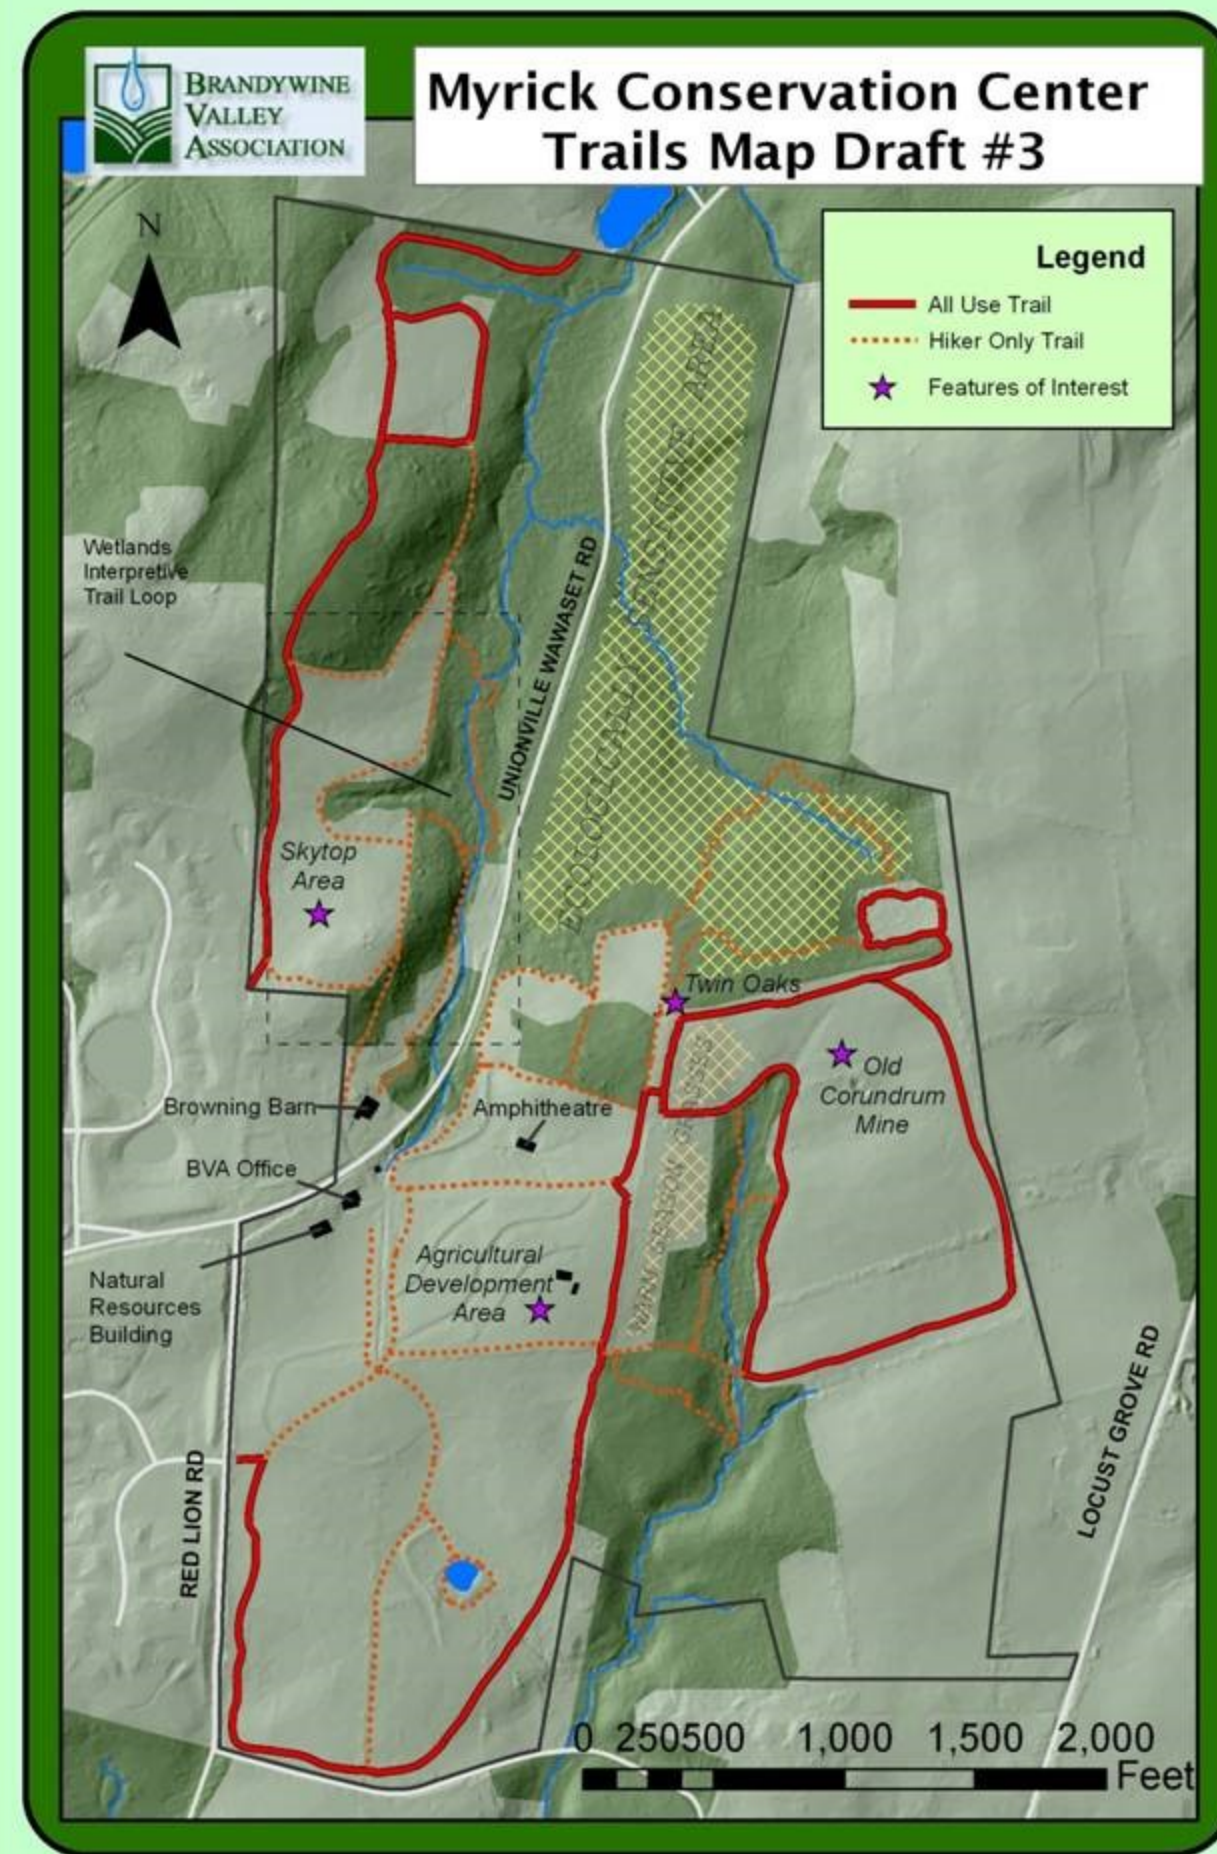

MYRICK CONSERVATION CENTER

Descriptive text about the Myrick Conservation Center, size, date founded, setting etc.

INTERPRETIVE TRAIL LOOP Description of Loop

1) Secondary Succession Text text text text text text text text text text text text	2) Stream Invertabrates Text text text text text text text text text text text text
3) Skunk Cabbage Text text text text text text text text text text text text	4) Orchids Text text text text text text text text text text text text
5) Invasive Species Text text text text text text text text text text text text	6) Deer Trails Text text text text text text text text text text text text
7.) Songbird Habitat Text text text text text text text text text text text text	

Additional Information – Interesting features on other parts of property, historical agriculture information, pictures, etc.c

MYRICK CONSERVATION CENTER

Descriptive text about the Myrick Conservation Center, size, date founded, setting etc.

INTERPRETIVE TRAIL LOOP

Description of Loop

1) Secondary Succession Text text text text text text text text text text text text	2) Stream Invertabrates Text text text text text text text text text text text text
3) Skunk Cabbage Text text text text text text text text text text text text	4) Orchids Text text text text text text text text text text text text
5) Invasive Species Text text text text text text text text text text text text	6) Deer Trails Text text text text text text text text text text text text
	7) Songbird Habitat Text text text text text text text text text text text text

Additional Information – Interesting features on other parts of property, historical agriculture information, pictures, etc.

MYRICK CONSERVATION CENTER

Descriptive text about the Myrick Conservation Center, size, date founded, setting etc.